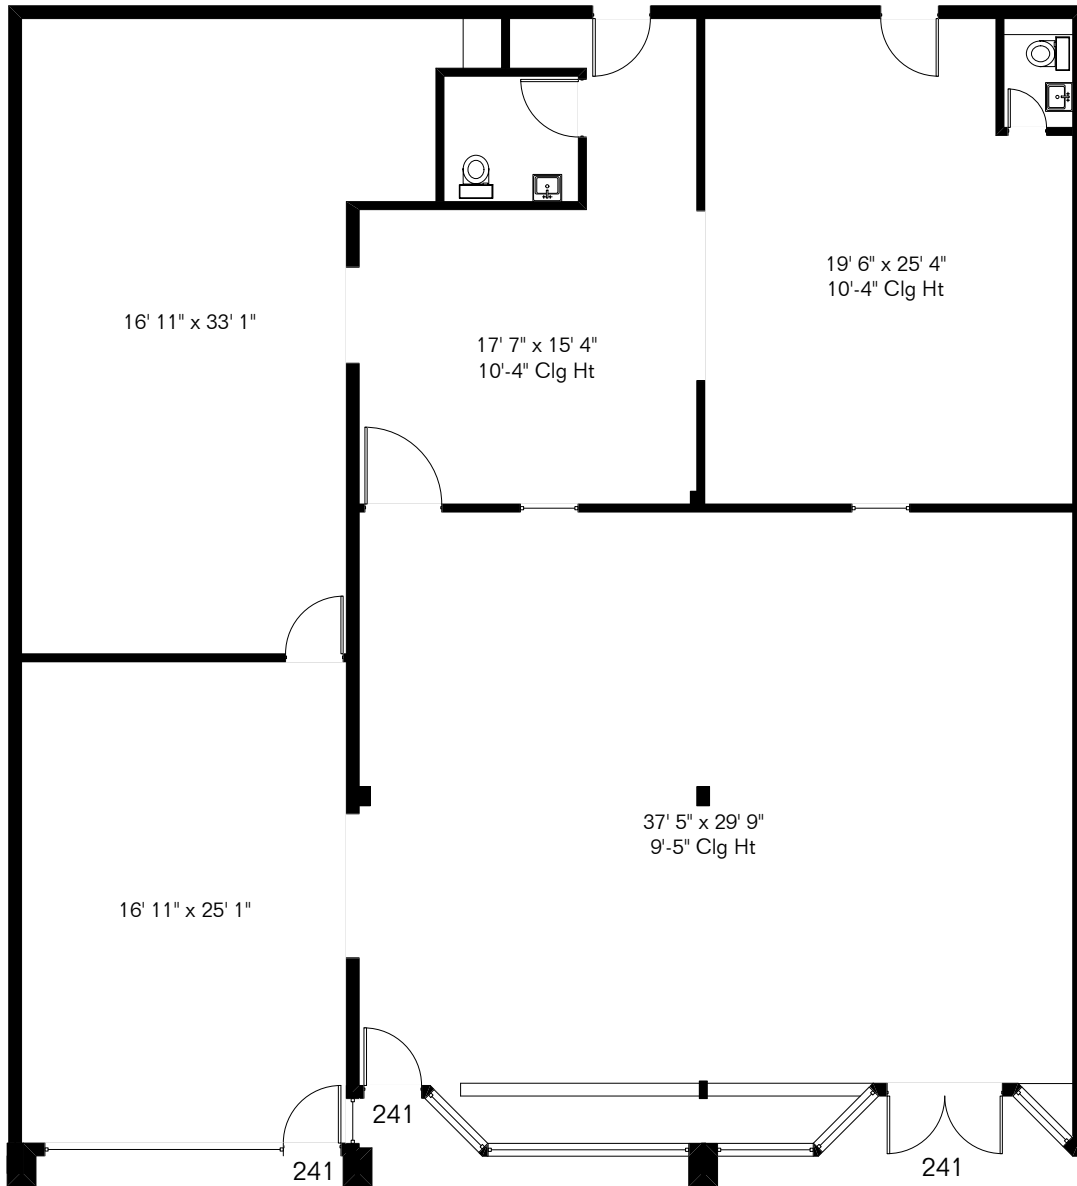

The square footages and room size information are deemed to be reliable but are not guaranteed and should be independently verified. This drawing is for marketing purposes only.

*All ceiling heights are 8'-0" unless noted otherwise

241 W Fry Blvd

Gross 3,274 Sq Ft

Site Visit May 2022

0 ft. 6 ft. 10 ft. 20 ft.

Copyright 2022 Floor Plans First! LLC
All Rights Reserved.

Floor Plans First!^{LLC}
See the Floor Plan First[™]

FloorPlansFirst.com[™]
(520) 881-1500